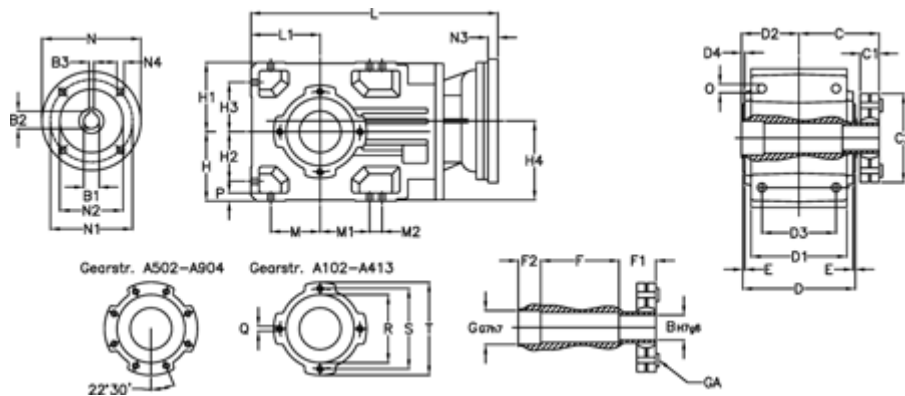

Article number: 296003522325230
 Description: Bevel helical gearbox
 A353US-223,2-P80B5

Measures

B = 40	D1 = 166	F2 = 53	L = 436.5	N3 = 4
B1 = 19	D2 = 80	G = 42	L1 = 100	N4 = M10x12
B2 = 21.8	D3 = 135	GA = 43	M = 73.0	O = 12.0
B3 = 6	d4 = 5.0	H = 100	M1 = 73.0	P = 11
C = 70.0	Description = A353 US-xx P80 B5	H1 = 100	M2 = 11	Q = M10x17
C1 = 24	E = 3.5	H2 = 73.0	N = 200	R = 110
C2 = 90.0	F = 12.0	H3 = 73.0	N1 = 165	S = 130
D = 173	F1 = 48.0	H4 = 114.0	N2 = 130	T = 150